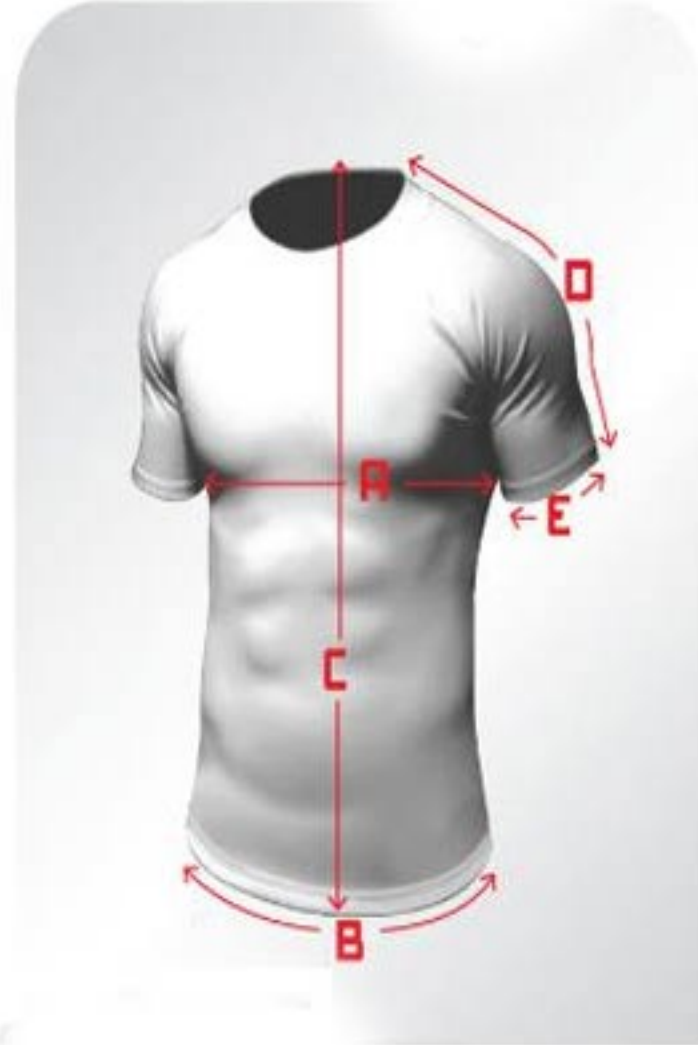

Nick the Shirt Guy

All measurements are in inches.

STANDARD SIZE	A CHEST <small>FRONT & BACK</small>	B SHIRT OPENING	C SHIRT LENGTH	D SLEEVE LENGTH	E SLEEVE OPENING
XS	40"	40"	27"	13.5"	14"
S	42"	42"	28"	14.5"	15"
M	44"	44"	29"	15.5"	16"
L	46"	46"	30"	16.5"	17"
XL	48"	48"	31"	17.5"	18"
2XL	50"	50"	32"	18.5"	19"
3XL	52"	52"	33"	19.5"	20"

Measurement A is front and back
Measurement B is front and back
Measurement C is measured at the back
Measurement E is all the way around

Size Chart/Canada